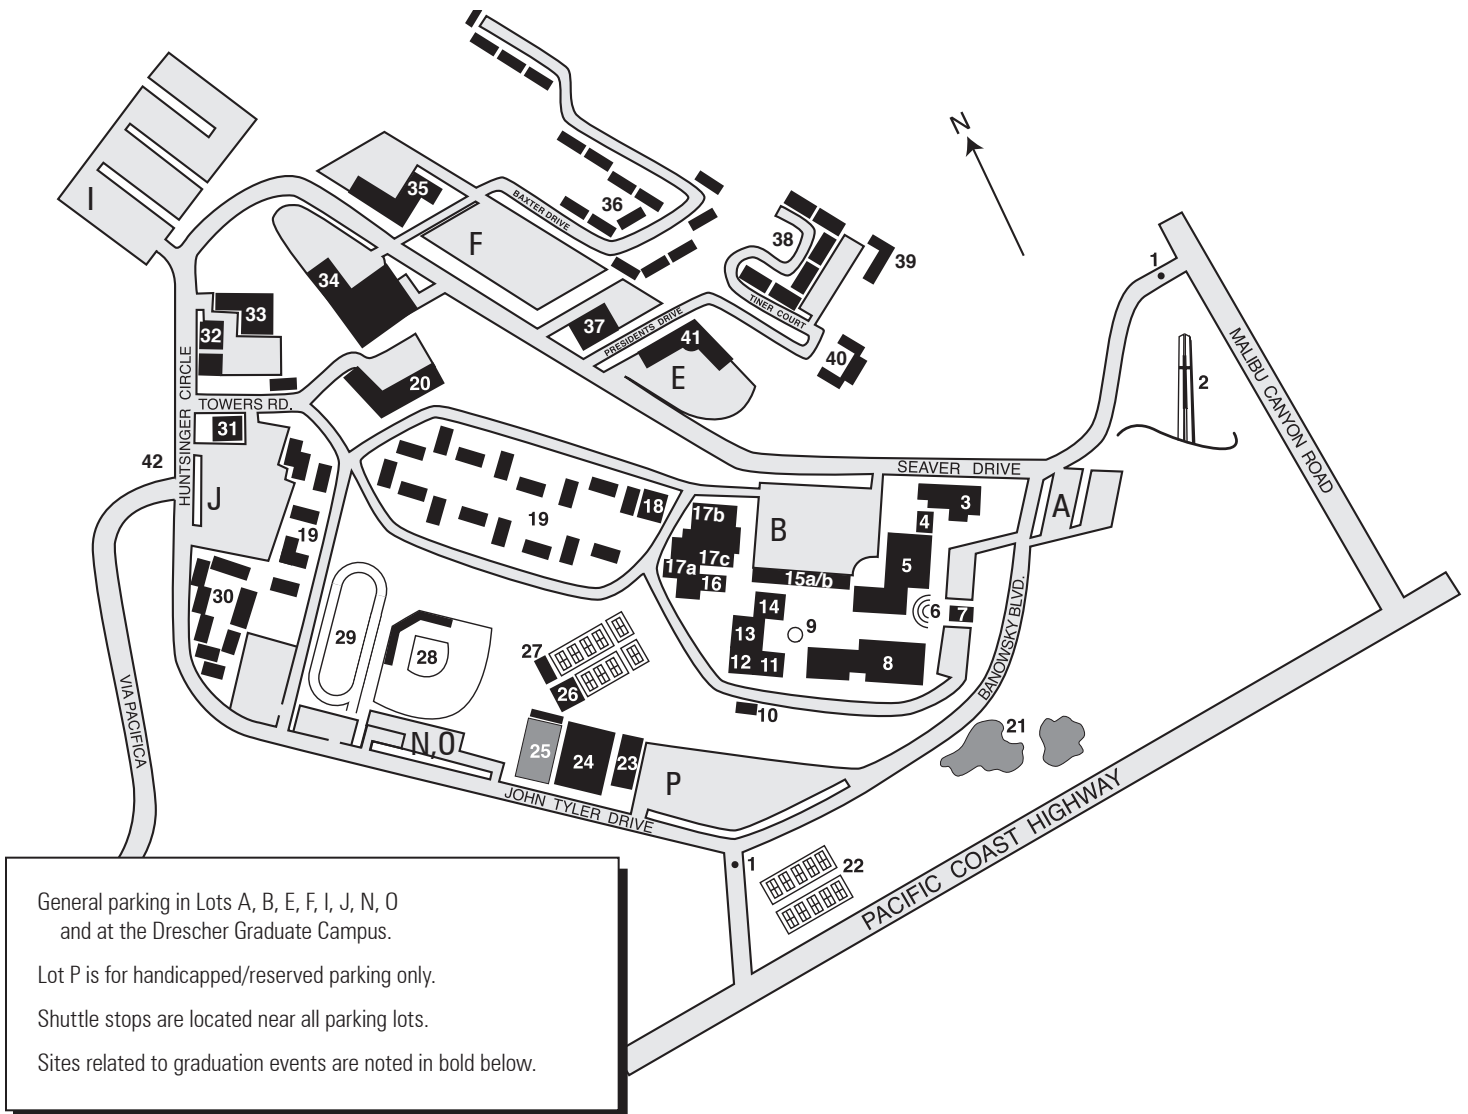

MALIBU CAMPUS MAP

General parking in Lots A, B, E, F, I, J, N, O and at the Drescher Graduate Campus.
 Lot P is for handicapped/reserved parking only.
 Shuttle stops are located near all parking lots.
 Sites related to graduation events are noted in bold below.