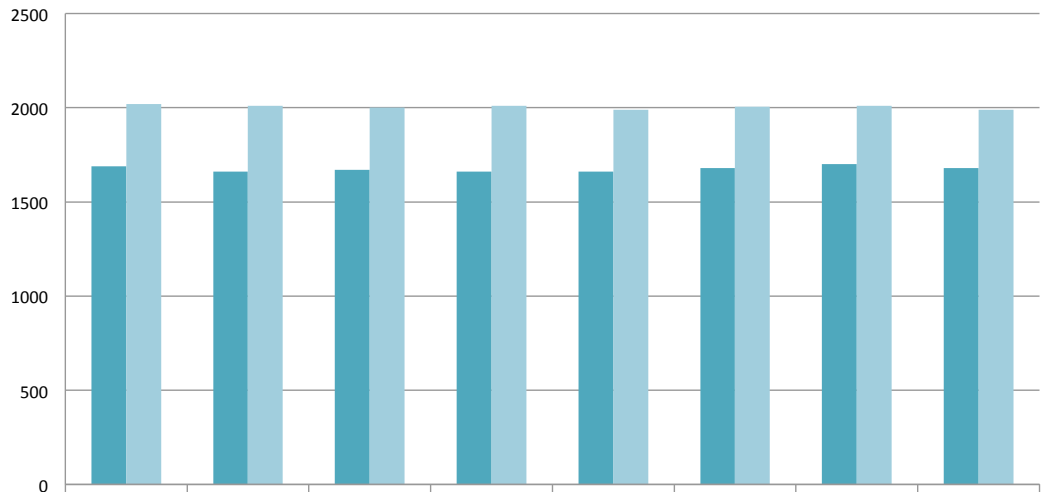

SAT - Admitted Students

	2007	2008	2009	2010	2011	2012	2013	2014
■ SAT (Reading, Writing, Math) - 25%	1690	1660	1670	1660	1660	1680	1700	1680
■ SAT (Reading, Writing, Math) - 75%	2020	2010	2000	2010	1990	2005	2010	1990