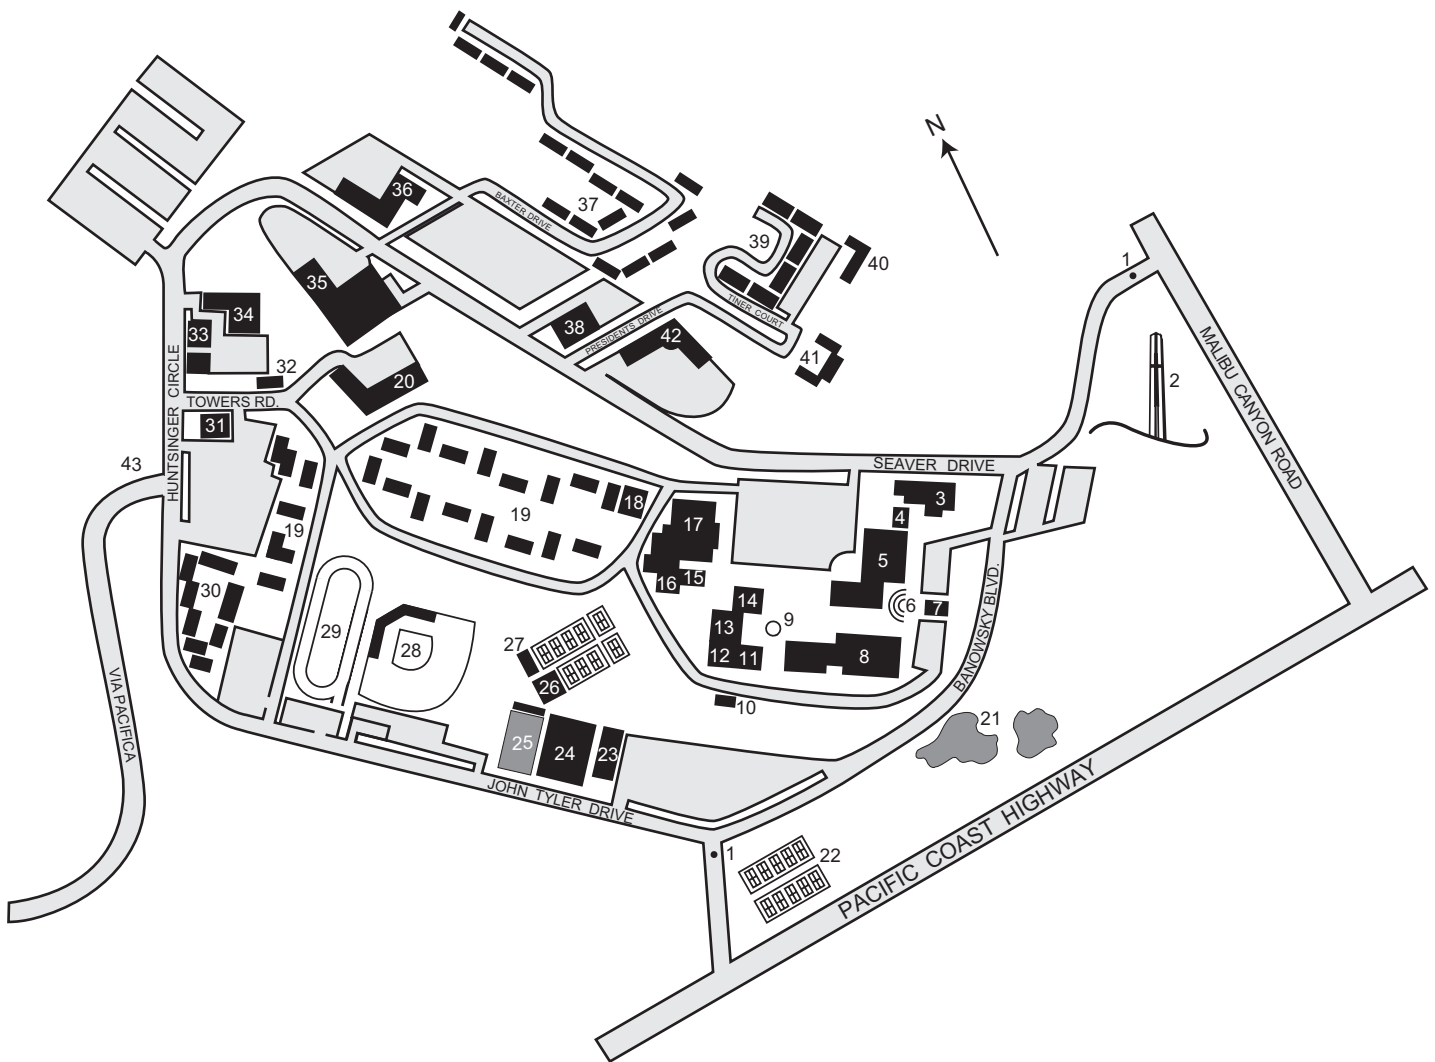

PEPPERDINE UNIVERSITY - MALIBU CAMPUS - SEAVER COLLEGE

- | | | |
|---|--|--|
| 1. Information Booth | 11. Rockwell Academic Center | 27. Harilela International Tennis Stadium |
| 2. Phillips Theme Tower | 12. Keck Science Center | 28. Eddy D. Field Baseball Stadium |
| 3. Charles B. Thornton Administrative Center | 13. Appleby American Studies Center | 29. Stotsenberg Track
Tari Frahm Rokus Field |
| 4. Pendleton Computer Center | 14. George Elkins Auditorium | 30. Lovernich Residential Complex |
| 5. Huntsinger Academic Center | 15. Frederick R. Weisman Museum of Art | 31. Student Health Center |
| Fletcher Jones Foundation Academic Computing Center | 16. Cultural Arts Center | 32. Student Counseling and Testing Center |
| Payson Library | 17. Ahmanson Fine Arts Center | 33. Sculpture Studio |
| Pendleton Learning Center | Lindhurst Theatre | 34. Facilities Management and Planning |
| 6. Amphitheater | Music Building | 35. Odell McConnell Law Center |
| 7. Stauffer Chapel | Raitt Recital Hall | 36. George C. Page Residential Complex |
| 8. Tyler Campus Center | Smothers Theatre | 37. Faculty/Staff Homes |
| Beaman Plaza | 18. Howard A. White Center | 38. Academic Complex |
| Bookstore/Computer Store | 19. Residence Halls | 39. Faculty/Staff Homes |
| The Oasis | 20. Rockwell Towers Residence Hall | 40. Mallmann House |
| Rockwell Dining Center | 21. Alumni Park | 41. Brock House |
| Sandbar Student Lounge | 22. Crest Tennis Courts | 42. Center for Communication and
Business Public Safety |
| 9. Adamson Plaza | 23. Helen Field Heritage Hall | 43. Entrance to Drescher Graduate Campus |
| Joslyn Plaza | 24. Firestone Fieldhouse | |
| Scaife Terrace and Bridge | 25. Raleigh Runnels Memorial Pool | |
| 10. Stauffer Greenhouse | 26. Ralphs-Straus Tennis Center | |