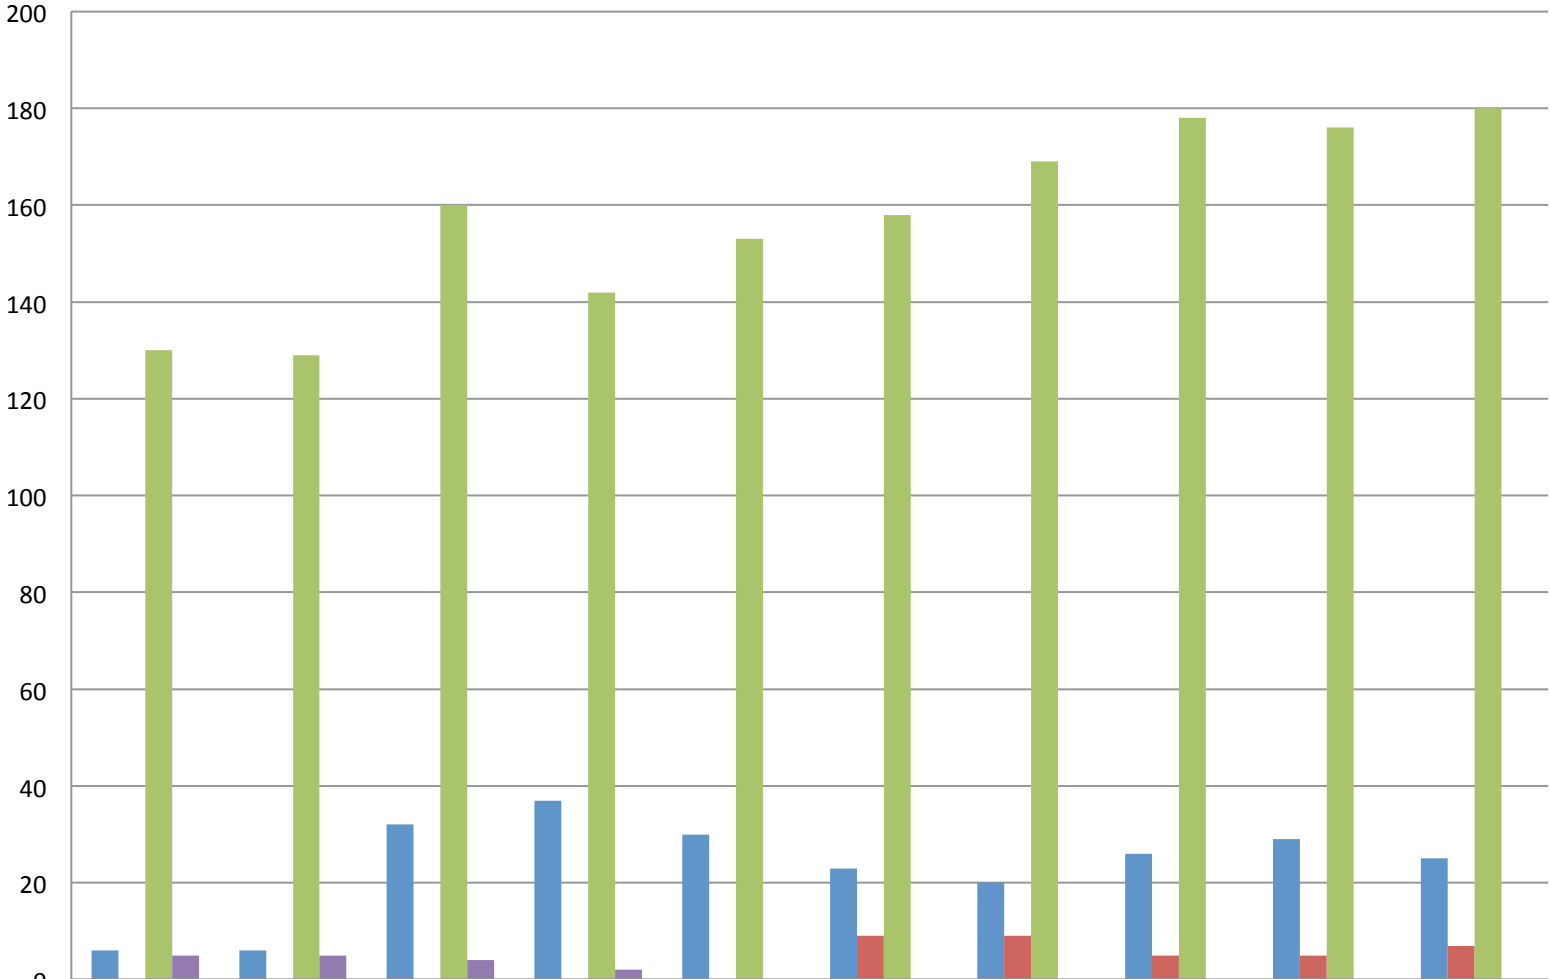

Highest Degree Levels of Seaver College Full-Time Instructional Faculty

	Fall 2005	Fall 2006	Fall 2007	Fall 2008	Fall 2009	Fall 2010	Fall 2011	Fall 2012	Fall 2013	Fall 2014
Master's	6	6	32	37	30	23	20	26	29	25
Master's Terminal*	0	0	0	0	0	9	9	5	5	7
Doctoral	130	129	160	142	153	158	169	178	176	180
Other*	5	5	4	2	0	0	0	0	0	0